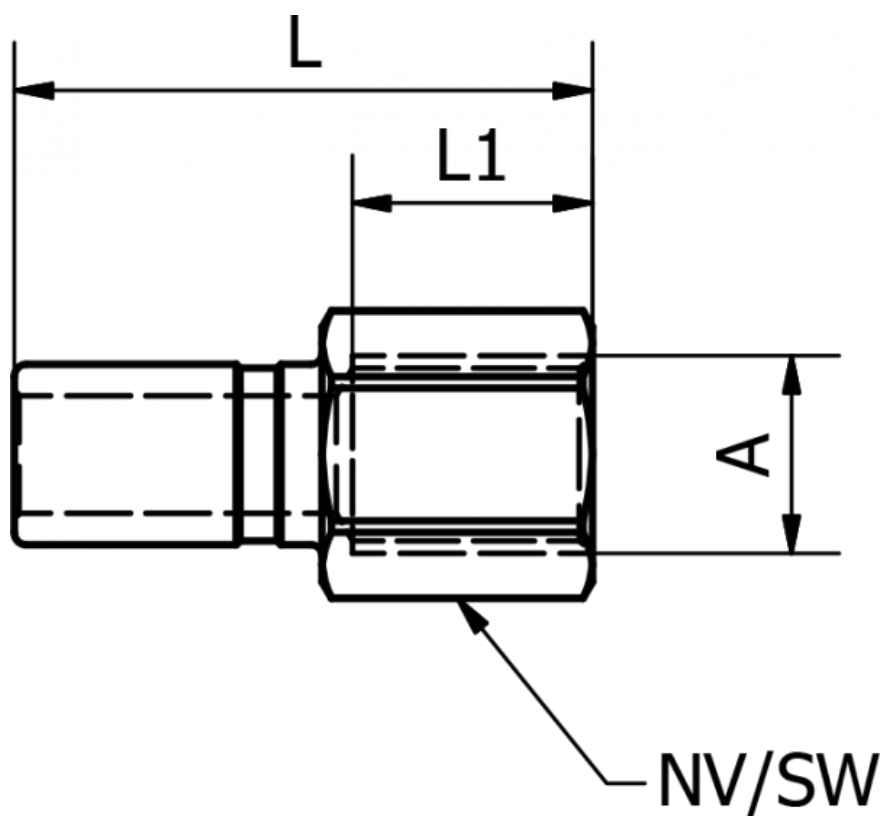

Article number: 58624357ST

Description: Plug for coupling, w. female G1/2  
NW 7.2, galvanised steel

## Measures

---

A	= G 1/2
L (mm)	= 44
L1 (mm)	= 16
SW (mm)	= 24